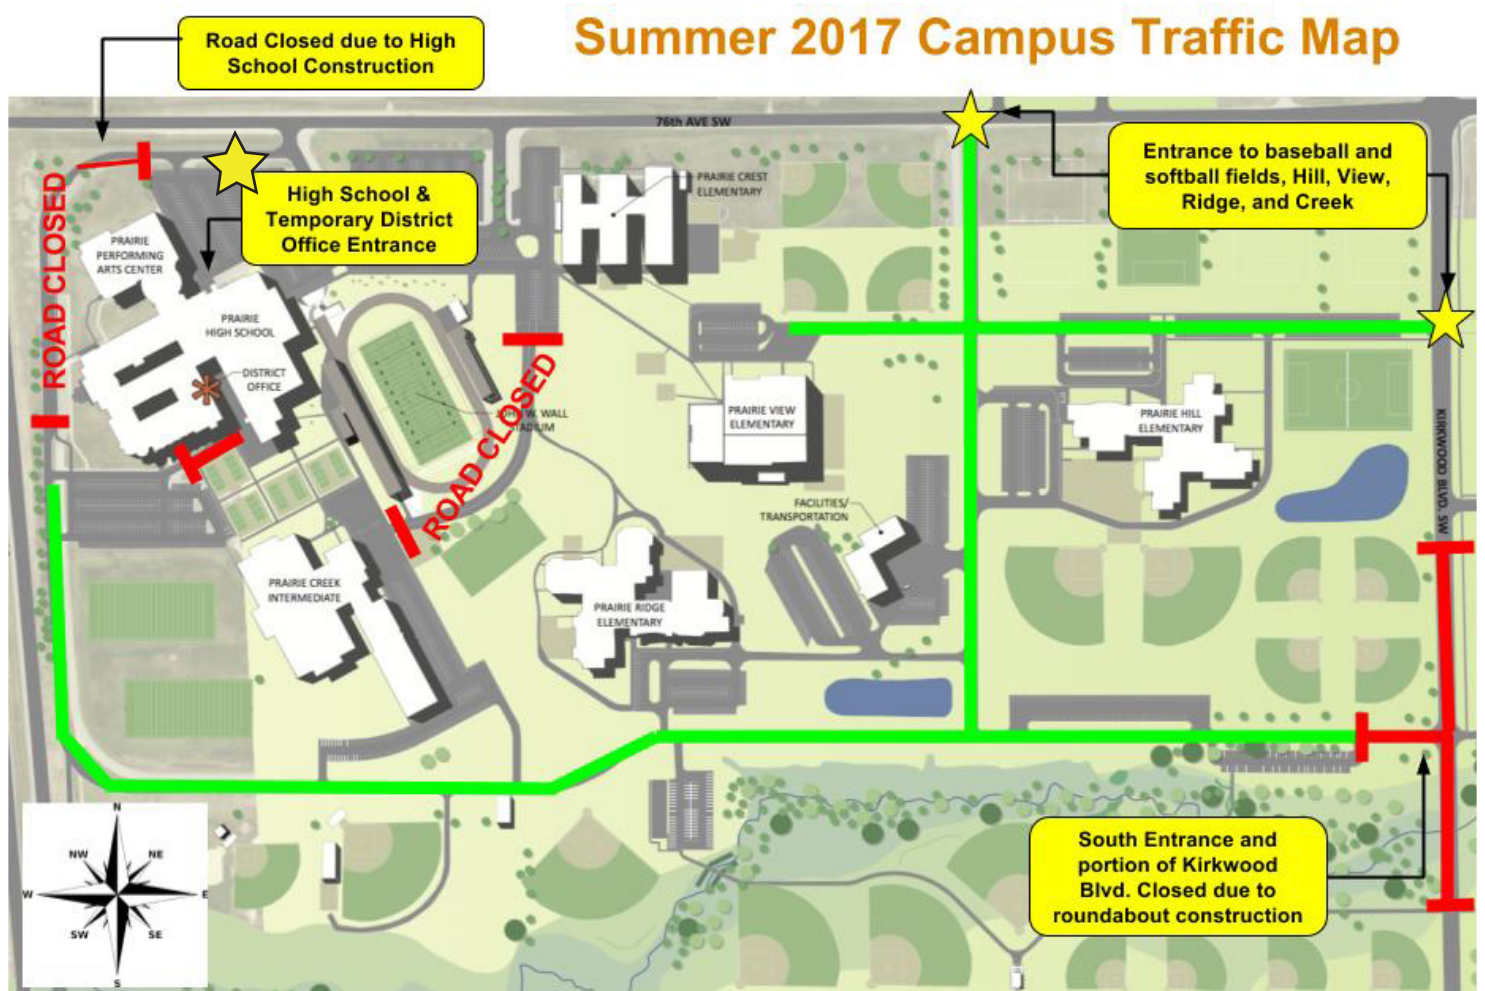

## Information for Prairie High School - Study Hall 401 76th Ave SW, Cedar Rapids, IA 52404

There is construction going on at Prairie. Below is a campus map. Attendees should enter the front of the school building and follow signs to the study hall at the back of the building. It is shown as "High School & Temporary District Office Entrance" on the map.

Please note, campus access is unavailable via Kirkwood Blvd. coming from the South